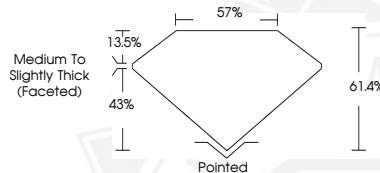

January 2, 2026

IGI Report Number 746530871

HEART BRILLIANT

NATURAL DIAMOND

5.33 X 6.07 X 3.73 MM

Carat Weight 0.70 CARAT

Color Grade I

Clarity Grade VVS 1

Cut Grade VERY GOOD

Polish EXCELLENT

Symmetry EXCELLENT

Fluorescence NONE

Inscription(s) IGI 746530871