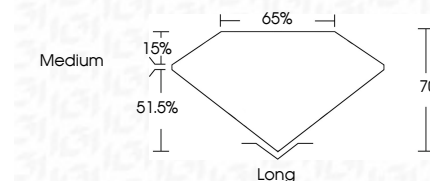

ELECTRONIC COPY

746523857
Report verification at igi.org

January 29, 2026
IGI Report Number **746523857**
Description **NATURAL DIAMOND**
Shape and Cutting Style **EMERALD CUT**
Measurements **6.38 X 4.73 X 3.31 MM**

GRADING RESULTS

Carat Weight **1.01 CARAT**
Color Grade **H**
Clarity Grade **VVS 2**
Cut Grade **VERY GOOD**

ADDITIONAL GRADING INFORMATION

Polish **EXCELLENT**
Symmetry **EXCELLENT**
Fluorescence **NONE**
Inscription(s) **(IGI) 746523857**

January 29, 2026
IGI Report No 746523857
EMERALD CUT
6.38 X 4.73 X 3.31 MM
1.01 CARAT
H
VVS 2
VERY GOOD
70%
65%
Medium
Long
EXCELLENT
EXCELLENT
NONE
(IGI) 746523857

DIAMOND REPORT

January 29, 2026
IGI Report Number **746523857**
Description **NATURAL DIAMOND**
Shape and Cutting Style **EMERALD CUT**
Measurements **6.38 X 4.73 X 3.31 MM**