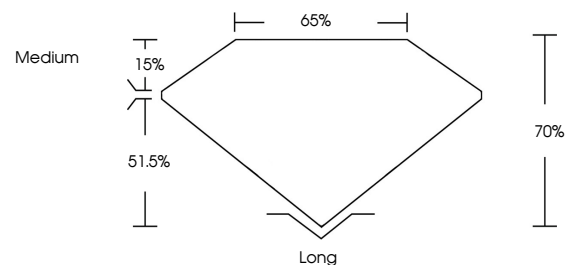

GRADING RESULTS

Carat Weight **1.01 CARAT**
Color Grade **H**
Clarity Grade **VVS 2**
Cut Grade **VERY GOOD**

ADDITIONAL GRADING INFORMATION

Polish **EXCELLENT**
Symmetry **EXCELLENT**
Fluorescence **NONE**
Inscription(s) **(IGI) 746523857**

January 29, 2026
IGI Report No 746523857
EMERALD CUT
6.38 X 4.73 X 3.31 MM
1.01 CARAT
H
VVS 2
VERY GOOD
70%
65%
Medium
Long
EXCELLENT
EXCELLENT
NONE
(IGI) 746523857

DIAMOND REPORT

January 29, 2026
IGI Report Number **746523857**
Description **NATURAL DIAMOND**
Shape and Cutting Style **EMERALD CUT**
Measurements **6.38 X 4.73 X 3.31 MM**

PROPORTIONS

Sample Image Used

CLARITY CHARACTERISTICS

KEY TO SYMBOLS

Red symbols indicate internal characteristics.
Green symbols indicate external characteristics.

COLOR

D - F	G - J	K - M	N - R	S - Z	FANCY
Colorless	Near Colorless	Slightly Tinted	Very Light Color	Light Color	