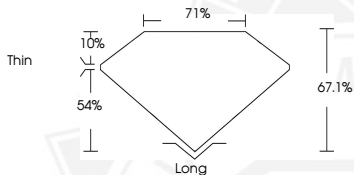

November 6, 2025
IGI Report Number **746505631**
EMERALD CUT
NATURAL DIAMOND
5.31 X 3.86 X 2.59 MM
Carat Weight **0.50 CARAT**
Color Grade **H**
Clarity Grade **I.F.**
Cut Grade **VERY GOOD**
Polish **EXCELLENT**
Symmetry **EXCELLENT**
Fluorescence **NONE**
Inscription(s) **IGI 746505631**

November 6, 2025
IGI Report Number **746505631**
EMERALD CUT
NATURAL DIAMOND
5.31 X 3.86 X 2.59 MM
Carat Weight **0.50 CARAT**
Color Grade **H**
Clarity Grade **I.F.**
Cut Grade **VERY GOOD**
Polish **EXCELLENT**
Symmetry **EXCELLENT**
Fluorescence **NONE**
Inscription(s) **IGI 746505631**