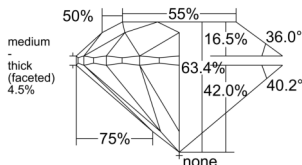

GIA®

FACSIMILE

GIA REPORT

7463225696

Verify this report at GIA.edu

GIA NATURAL DIAMOND DOSSIER®

April 07, 2025
GIA Report Number **7463225696**
Shape and Cutting Style ..... **Round Brilliant**
Measurements ..... **4.81 - 4.86 x 3.06 mm**

GRADING RESULTS

Carat Weight ..... **0.45 carat**
Color Grade ..... **J**
Clarity Grade **VVS1**
Cut Grade ..... **Very Good**

ADDITIONAL GRADING INFORMATION

Polish ..... **Excellent**
Symmetry ..... **Very Good**
Fluorescence ..... **Faint**
Clarity Characteristics..... **Pinpoint, Feather**
Inscription(s): **GIA 7463225696**

PROPORTIONS

Profile to actual proportions

GRADING SCALES

GIA COLOR SCALE

COLORLESS	D
	E
	F
	G
	H
NEAR COLORLESS	I
	J
	K
	L
FAIN	M
	N
	O
	P
VERY LIGHT	Q
	R
	S
	T
	U
	V
	W
	X
	Y
LIGHT	Z

GIA CLARITY SCALE

FLAWLESS	VERY VERY SLIGHTLY INCLUDED	VVS₁	
			VVS₂
INTERNALLY FLAWLESS	VERY SLIGHTLY INCLUDED	VS₁	
		VS₂	
SLIGHTLY INCLUDED	SLIGHTLY INCLUDED	SI₁	
		SI₂	
INCLUDED	INCLUDED	I₁	
		I₂	
		I₃	

GIA CUT SCALE

EXCELLENT	VERY GOOD	GOOD	FAIR	POOR