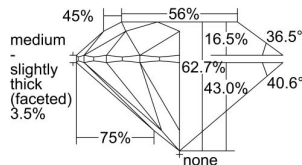

GIA®

FACSIMILE

GIA REPORT

7462135151

Verify this report at GIA.edu

GIA NATURAL DIAMOND DOSSIER®

March 24, 2023

GIA Report Number 7462135151

Shape and Cutting Style ..... Round Brilliant

Measurements ..... 6.13 - 6.16 x 3.85 mm

GRADING RESULTS

Carat Weight ..... 0.90 carat

Color Grade ..... E

Clarity Grade S11

Cut Grade ..... Excellent

ADDITIONAL GRADING INFORMATION

Polish ..... Excellent

Symmetry ..... Excellent

Fluorescence ..... Faint

Clarity Characteristics ..... Crystal

Inscription(s): GIA 7462135151

PROPORTIONS

Profile to actual proportions

GRADING SCALES

GIA COLOR SCALE

COLOURESS	D
	E
	F
	G
	H
NEAR COLOURESS	I
	J
	K
	L
FAINTE	M
	N
	O
	P
	Q
VERY LIGHT	R
	S
	T
	U
	V
	W
	X
	Y
LIGHT	Z

GIA CLARITY SCALE

VERY VERY SLIGHTLY INCLUDED	FLAWLESS
	INTERNALLY FLAWLESS
VERY SLIGHTLY INCLUDED	VVS₁
	VVS₂
SLIGHTLY INCLUDED	VS₁
	VS₂
INCLUDED	S1₁
	S1₂
	I₁
	I₂
	I₃

GIA CUT SCALE

EXCELLENT
VERY GOOD
GOOD
FAIR
POOR