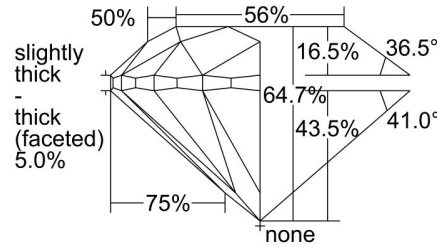

GIA NATURAL DIAMOND GRADING REPORT

March 10, 2023  
 GIA Report Number ..... 7462020869  
 Shape and Cutting Style ..... Round Brilliant  
 Measurements ..... 7.13 - 7.18 x 4.63 mm

GRADING RESULTS

Carat Weight ..... 1.50 carat  
 Color Grade ..... M  
 Clarity Grade ..... VS1  
 Cut Grade ..... Very Good

PROPORTIONS

Profile to actual proportions

CLARITY CHARACTERISTICS

KEY TO SYMBOLS\*

- Crystal
- ∖ Needle
- ∩ Feather
- ∩ Indented Natural
- ◐ Cavity
- ⊙ Cloud

\* Red symbols denote internal characteristics (inclusions). Green or black symbols denote external characteristics (blemishes). Diagram is an approximate representation of the diamond, and symbols shown indicate type, position, and approximate size of clarity characteristics. All clarity characteristics may not be shown. Details of finish are not shown.