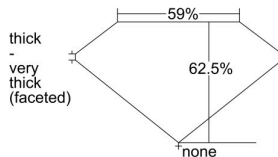

GIA®

FACSIMILE

GIA REPORT

7458418659

Verify this report at gia.edu

GIA NATURAL DIAMOND DOSSIER®

December 20, 2022
GIA Report Number 7458418659
Shape and Cutting Style ..... Pear Brilliant
Measurements ..... 7.41 x 4.95 x 3.09 mm

GRADING RESULTS

Carat Weight ..... 0.70 carat
Color Grade ..... E
Clarity Grade VVS2

ADDITIONAL GRADING INFORMATION

Polish ..... Excellent
Symmetry ..... Very Good
Fluorescence ..... None
Clarity Characteristics ..... Pinpoint
Inscription(s): GIA 7458418659

PROPORTIONS

Profile not to actual proportions

GRADING SCALES

GIA COLOR SCALE		GIA CLARITY SCALE			
COLORLESS	D	VERY VERY SLIGHTLY INCLUDED	FLAWLESS		
	E		INTERNALLY FLAWLESS		
	F	VERY SLIGHTLY INCLUDED	VVS₁		
	G		VVS₂		
	H		VS₁		
	NEAR COLORLESS	I	SLIGHTLY INCLUDED	VS₂	
		J		SI₁	
		FAINT	K	INCLUDED	SI₂
			L		I₁
			M		I₂
VERT LIGHT	N	LIGHT	I₃		
	O				
	P				
	Q				
	R				
	S				
	T