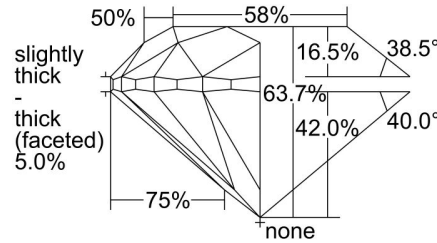

GIA NATURAL DIAMOND GRADING REPORT

October 23, 2022

GIA Report Number 7458018956

Shape and Cutting Style Round Brilliant

Measurements 6.25 - 6.29 x 4.00 mm

GRADING RESULTS

Carat Weight 1.01 carat

Color Grade Q to R Range

Clarity Grade VVS1

Cut Grade Very Good

ADDITIONAL GRADING INFORMATION

Polish Excellent

Symmetry Excellent

Fluorescence Faint

Inscription(s): GIA 7458018956

PROPORTIONS

Profile to actual proportions

CLARITY CHARACTERISTICS

KEY TO SYMBOLS*

- Feather
- Indented Natural
- Natural

* Red symbols denote internal characteristics (inclusions). Green or black symbols denote external characteristics (blemishes). Diagram is an approximate representation of the diamond, and symbols shown indicate type, position, and approximate size of clarity characteristics. All clarity characteristics may not be shown. Details of finish are not shown.