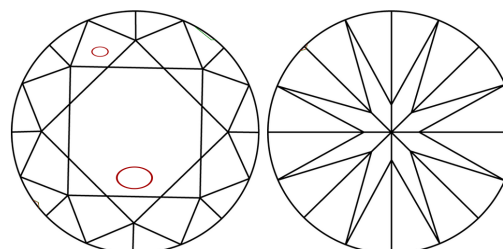

**DIAMOND REPORT**

October 28, 2025  
IGI Report Number **745507265**  
Description **NATURAL DIAMOND**  
Shape and Cutting Style **ROUND BRILLIANT**  
Measurements **7.19 - 7.30 X 4.60 MM**

**GRADING RESULTS**

Carat Weight **1.50 CARAT**  
Color Grade **L**  
Clarity Grade **SI 2**  
Cut Grade **EXCELLENT**

**ADDITIONAL GRADING INFORMATION**

Polish **EXCELLENT**  
Symmetry **EXCELLENT**  
Fluorescence **SLIGHT**  
Inscription(s) **IGI 745507265**

**PROPORTIONS**

Sample Image Used

**CLARITY CHARACTERISTICS**

**KEY TO SYMBOLS**

Red symbols indicate internal characteristics.  
Green symbols indicate external characteristics.

**COLOR**

| D - F     | G - J          | K - M           | N - R            | S - Z       | FANCY |
|-----------|----------------|-----------------|------------------|-------------|-------|
| Colorless | Near Colorless | Slightly Tinted | Very Light Color | Light Color |       |