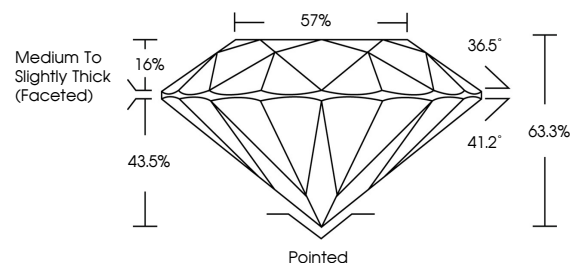

**GRADING RESULTS**

Carat Weight **1.50 CARAT**  
Color Grade **L**  
Clarity Grade **SI 2**  
Cut Grade **EXCELLENT**

**ADDITIONAL GRADING INFORMATION**

Polish **EXCELLENT**  
Symmetry **EXCELLENT**  
Fluorescence **SLIGHT**  
Inscription(s) **IGI 745507265**

**DIAMOND REPORT**

October 28, 2025  
IGI Report Number **745507265**  
Description **NATURAL DIAMOND**  
Shape and Cutting Style **ROUND BRILLIANT**  
Measurements **7.19 - 7.30 X 4.60 MM**

**GRADING RESULTS**

Carat Weight **1.50 CARAT**  
Color Grade **L**  
Clarity Grade **SI 2**  
Cut Grade **EXCELLENT**

**ADDITIONAL GRADING INFORMATION**

Polish **EXCELLENT**  
Symmetry **EXCELLENT**  
Fluorescence **SLIGHT**  
Inscription(s) **IGI 745507265**

**PROPORTIONS**

Sample Image Used

**CLARITY CHARACTERISTICS**

**KEY TO SYMBOLS**

Red symbols indicate internal characteristics.  
Green symbols indicate external characteristics.

**COLOR**

| D - F     | G - J          | K - M           | N - R            | S - Z       | FANCY |
|-----------|----------------|-----------------|------------------|-------------|-------|
| Colorless | Near Colorless | Slightly Tinted | Very Light Color | Light Color |       |