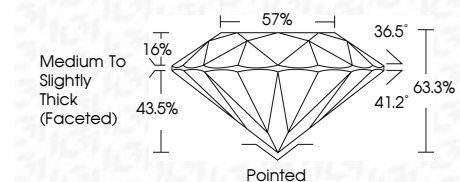

**ELECTRONIC COPY**

745507265  
Report verification at [igi.org](http://igi.org)

October 28, 2025  
IGI Report Number **745507265**  
Description **NATURAL DIAMOND**  
Shape and Cutting Style **ROUND BRILLIANT**  
Measurements **7.19 - 7.30 X 4.60 MM**

**GRADING RESULTS**

Carat Weight **1.50 CARAT**  
Color Grade **L**  
Clarity Grade **SI 2**  
Cut Grade **EXCELLENT**

**ADDITIONAL GRADING INFORMATION**

Polish **EXCELLENT**  
Symmetry **EXCELLENT**  
Fluorescence **SLIGHT**  
Inscription(s) **IGI 745507265**

**DIAMOND REPORT**

October 28, 2025  
IGI Report Number **745507265**  
Description **NATURAL DIAMOND**  
Shape and Cutting Style **ROUND BRILLIANT**  
Measurements **7.19 - 7.30 X 4.60 MM**

**GRADING RESULTS**

Carat Weight **1.50 CARAT**  
Color Grade **L**  
Clarity Grade **SI 2**  
Cut Grade **EXCELLENT**

**ADDITIONAL GRADING INFORMATION**

Polish **EXCELLENT**  
Symmetry **EXCELLENT**  
Fluorescence **SLIGHT**  
Inscription(s) **IGI 745507265**