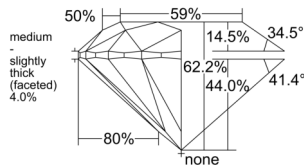

GIA®

FACSIMILE

GIA REPORT

7448730942

Verify this report at GIA.edu

GIA NATURAL DIAMOND DOSSIER®

April 07, 2025
GIA Report Number **7448730942**
Shape and Cutting Style ..... **Round Brilliant**
Measurements ..... **5.31 - 5.34 x 3.31 mm**

GRADING RESULTS

Carat Weight ..... **0.57 carat**
Color Grade ..... **E**
Clarity Grade **VVS1**
Cut Grade ..... **Excellent**

ADDITIONAL GRADING INFORMATION

Polish ..... **Excellent**
Symmetry ..... **Excellent**
Fluorescence ..... **Medium Blue**
Clarity Characteristics ..... **Pinpoint**
Inscription(s): **GIA 7448730942**

PROPORTIONS

Profile to actual proportions