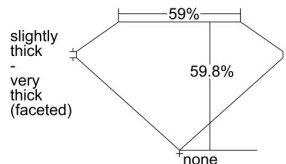

GIA®

FACSIMILE

GIA REPORT

7446422152

Verify this report at GIA.edu

GIA NATURAL DIAMOND DOSSIER®

August 19, 2022
GIA Report Number 7446422152
Shape and Cutting Style ..... Heart Brilliant
Measurements ..... 5.42 x 6.43 x 3.84 mm

GRADING RESULTS

Carat Weight ..... 0.79 carat
Color Grade ..... H
Clarity Grade ..... Internally Flawless

ADDITIONAL GRADING INFORMATION

Polish ..... Excellent
Symmetry ..... Excellent
Fluorescence ..... Faint
Clarity Characteristics... Surface Graining, Minor Details of Polish
Inscription(s): GIA 7446422152

PROPORTIONS

Profile not to actual proportions

GRADING SCALES

GIA COLOR SCALE		GIA CLARITY SCALE	
COLORLESS	D	VERY VERY SLIGHTLY INCLUDED	FLAWLESS
	E		INTERNALLY FLAWLESS
	F		VVS₁
	G		VVS₂
	H		VS₁
	I		VS₂
	J		SI₁
	K		SI₂
	L		I₁
	M		I₂
NEAR COLORLESS	N	SLIGHTLY INCLUDED	I₃
	O		
	P		
	Q		
FAINT	R		
	S		
	T		
	U		
VERT LIGHT	V		
	W		
	X		
	Y		
LIGHT	Z