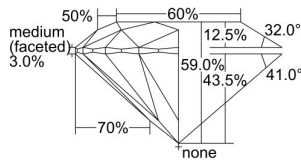

GIA®

FACSIMILE

GIA NATURAL DIAMOND DOSSIER®

November 25, 2022
GIA Report Number 7446193159
Shape and Cutting Style ..... Round Brilliant
Measurements ..... 5.47 - 5.48 x 3.23 mm

GRADING RESULTS

Carat Weight ..... 0.59 carat
Color Grade ..... E
Clarity Grade S11
Cut Grade ..... Excellent

ADDITIONAL GRADING INFORMATION

Polish ..... Very Good
Symmetry ..... Excellent
Fluorescence ..... Medium Blue
Clarity Characteristics ..... Crystal
Inscription(s): GIA 7446193159

GIA REPORT 7446193159

Verify this report at GIA.edu

PROPORTIONS

Profile to actual proportions

GRADING SCALES

GIA COLOR SCALE	GIA CLARITY SCALE	GIA CUT SCALE	
D	FLAWLESS	EXCELLENT	
E	INTERNALLY FLAWLESS		
F		VVS₁	VERY GOOD
G	VVS₂		
H	VS₁	GOOD	
I	VS₂		
J	S1₁	FAIR	
K	S1₂		
L	I₁	POOR	
M			
N			
O	I₂		
P			
Q			
R	I₃		
S			
T			
U			
V			
W			
X			
Y			
Z