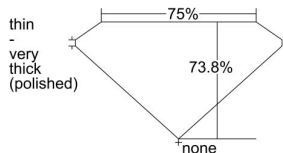

GIA®

FACSIMILE

GIA REPORT 7446151815

Verify this report at GIA.edu

GIA NATURAL DIAMOND DOSSIER®

July 26, 2022
GIA Report Number 7446151815
Shape and Cutting Style ..... Square Modified Brilliant
Measurements ..... 4.78 x 4.73 x 3.49 mm

GRADING RESULTS

Carat Weight ..... 0.70 carat
Color Grade ..... E
Clarity Grade SI1

ADDITIONAL GRADING INFORMATION

Polish ..... Excellent
Symmetry ..... Good
Fluorescence ..... Faint
Clarity Characteristics ..... Crystal
Inscription(s): GIA 7446151815

PROPORTIONS

Profile not to actual proportions

GRADING SCALES

GIA COLOR SCALE		GIA CLARITY SCALE			
COLORLESS	D	VERY VERY SLIGHTLY INCLUDED	FLAWLESS		
	E		INTERNALLY FLAWLESS		
	F	VERY SLIGHTLY INCLUDED	VVS₁		
	G		VVS₂		
	H		VS₁		
	NEAR COLORLESS	I	SLIGHTLY INCLUDED	VS₂	
		J		SI₁	
		FAINT	K	INCLUDED	SI₂
			L		I₁
			M		I₂
VERY LIGHT	N	LIGHT	I₃		
	O				
	P				
	Q				
	R