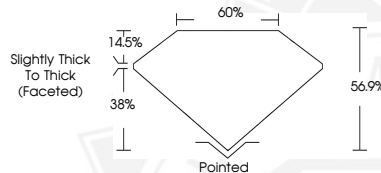

December 26, 2025
IGI Report Number 744511476
PEAR BRILLIANT
NATURAL DIAMOND
9.08 X 5.31 X 3.02 MM
0.90 CARAT
I
SI 1
VERY GOOD
EXCELLENT
EXCELLENT
VERY SLIGHT
INSCRIPTION(S)
IGI 744511476