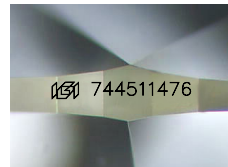

December 26, 2025
IGI Report Number 744511476
PEAR BRILLIANT
NATURAL DIAMOND
9.08 X 5.31 X 3.02 MM
0.90 CARAT
I
SI 1
VERY GOOD
EXCELLENT
EXCELLENT
VERY SLIGHT
INSCRIPTION(S)
IGI 744511476

DIAMOND REPORT

December 26, 2025
IGI Report Number **744511476**
Description **NATURAL DIAMOND**
Shape and Cutting Style **PEAR BRILLIANT**
Measurements **9.08 X 5.31 X 3.02 MM**

GRADING RESULTS

Carat Weight **0.90 CARAT**
Color Grade **I**
Clarity Grade **SI 1**
Cut Grade **VERY GOOD**

ADDITIONAL GRADING INFORMATION

Polish **EXCELLENT**
Symmetry **EXCELLENT**
Fluorescence **VERY SLIGHT**
Identification Features **FEATHER, CRYSTAL CLOUD**
Inscription(s) **IGI 744511476**

Sample Image Used