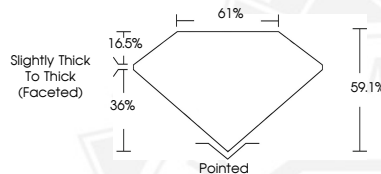

December 23, 2025
IGI Report Number 744511474
MARQUISE BRILLIANT
NATURAL DIAMOND
8.96 X 4.62 X 2.73 MM
Carat Weight **0.70 CARAT**
Color Grade **J**
Clarity Grade **SI 1**
Cut Grade **VERY GOOD**
Polish **EXCELLENT**
Symmetry **EXCELLENT**
Fluorescence **NONE**
Inscription(s) **IGI 744511474**