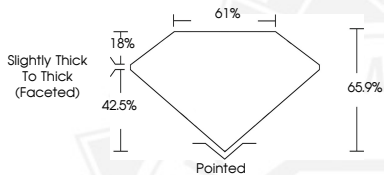

December 19, 2025
IGI Report Number **744511449**
PEAR BRILLIANT
NATURAL DIAMOND
7.76 X 5.02 X 3.31 MM
Carat Weight **0.80 CARAT**
Color Grade **I**
Clarity Grade **SI 1**
Cut Grade **VERY GOOD**
Polish **EXCELLENT**
Symmetry **EXCELLENT**
Fluorescence **NONE**
Inscription(s) **IGI 744511449**

December 19, 2025
IGI Report Number **744511449**
PEAR BRILLIANT
NATURAL DIAMOND
7.76 X 5.02 X 3.31 MM
Carat Weight **0.80 CARAT**
Color Grade **I**
Clarity Grade **SI 1**
Cut Grade **VERY GOOD**
Polish **EXCELLENT**
Symmetry **EXCELLENT**
Fluorescence **NONE**
Inscription(s) **IGI 744511449**