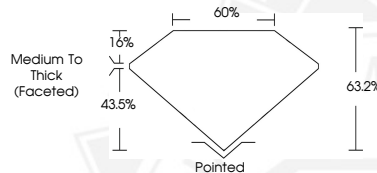

December 18, 2025
IGI Report Number 744511404
PEAR BRILLIANT
NATURAL DIAMOND
7.58 X 4.51 X 2.85 MM
0.60 CARAT
I
VS 1
VERY GOOD
EXCELLENT
EXCELLENT
NONE
IGI 744511404