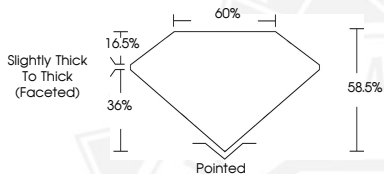

December 12, 2025

IGI Report Number **744511369**

MARQUISE BRILLIANT

NATURAL DIAMOND

9.66 X 5.06 X 2.96 MM

Carat Weight **0.90 CARAT**

Color Grade **J**

Clarity Grade **VVS 2**

Cut Grade **VERY GOOD**

Polish **EXCELLENT**

Symmetry **EXCELLENT**

Fluorescence **NONE**

Inscription(s) **IGI 744511369**