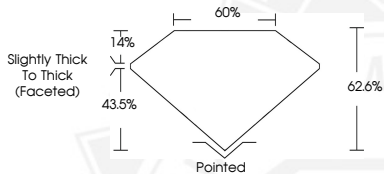

November 20, 2025
IGI Report Number **744511136**
PEAR BRILLIANT
NATURAL DIAMOND
6.92 X 4.39 X 2.75 MM
Carat Weight **0.50 CARAT**
Color Grade **I**
Clarity Grade **I.F.**
Cut Grade **VERY GOOD**
Polish **EXCELLENT**
Symmetry **EXCELLENT**
Fluorescence **NONE**
Inscription(s) **IGI 744511136**

November 20, 2025
IGI Report Number **744511136**
PEAR BRILLIANT
NATURAL DIAMOND
6.92 X 4.39 X 2.75 MM
Carat Weight **0.50 CARAT**
Color Grade **I**
Clarity Grade **I.F.**
Cut Grade **VERY GOOD**
Polish **EXCELLENT**
Symmetry **EXCELLENT**
Fluorescence **NONE**
Inscription(s) **IGI 744511136**