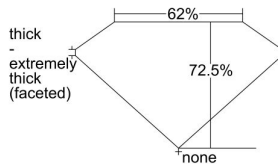

GIA®

FACSIMILE

GIA REPORT 7443655993

Verify this report at GIA.edu

GIA NATURAL DIAMOND DOSSIER®

September 13, 2022
GIA Report Number **7443655993**
Shape and Cutting Style ..... **Cushion Modified Brilliant**
Measurements ..... **5.63 x 5.16 x 3.74 mm**

GRADING RESULTS

Carat Weight ..... **0.86 carat**
Color Grade ..... **F**
Clarity Grade **S11**

ADDITIONAL GRADING INFORMATION

Polish ..... **Excellent**
Symmetry ..... **Excellent**
Fluorescence ..... **Medium Blue**
Clarity Characteristics ..... **Crystal**
Inscription(s): **GIA 7443655993**

PROPORTIONS

Profile not to actual proportions

GRADING SCALES

GIA COLOR SCALE		GIA CLARITY SCALE			
COLORLESS	D	VERY VERY SLIGHTLY INCLUDED	FLAWLESS		
	E		INTERNALLY FLAWLESS		
	F	VERY SLIGHTLY INCLUDED	VVS₁		
	G		VVS₂		
	H		VS₁		
	NEAR COLORLESS	I	SLIGHTLY INCLUDED	VS₂	
		J		S1₁	
		FAINT	K	INCLUDED	S1₂
			L		I₁
			M		I₂
VERT LIGHT	N	LIGHT	I₃		
	O				
	P				
	Q				
	R