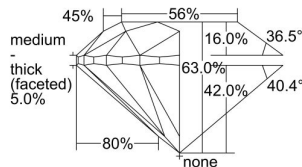

GIA®

FACSIMILE

GIA REPORT

7442099622

Verify this report at GIA.edu

GIA NATURAL DIAMOND DOSSIER®

July 21, 2022
GIA Report Number **7442099622**
Shape and Cutting Style ..... **Round Brilliant**
Measurements ..... **3.90 - 3.93 x 2.47 mm**

GRADING RESULTS

Carat Weight ..... **0.24 carat**
Color Grade ..... **I**
Clarity Grade **S11**
Cut Grade ..... **Very Good**

ADDITIONAL GRADING INFORMATION

Polish ..... **Very Good**
Symmetry ..... **Very Good**
Fluorescence ..... **Faint**
Clarity Characteristics ..... **Cloud**
Inscription(s): **GIA 7442099622**

PROPORTIONS

Profile to actual proportions

GRADING SCALES

GIA COLOR SCALE	GIA CLARITY SCALE	GIA CUT SCALE
D	FLAWLESS	EXCELLENT
E	FLAWLESS	
F	INTERNALLY FLAWLESS	VERY GOOD
G	VVS₁	
H	VVS₂	GOOD
I	VS₁	
J	VS₂	FAIR
K	S1₁	
L	S1₂	POOR
M	I₁	
N	I₂	
O	I₃	
P		
Q		
R		
S		
T		
U		
V		
W		
X		
Y		
Z