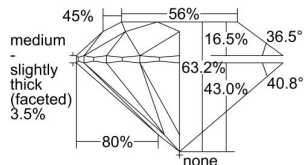

GIA®

FACSIMILE

GIA REPORT

7441971149

Verify this report at GIA.edu

GIA NATURAL DIAMOND DOSSIER®

November 09, 2022
GIA Report Number **7441971149**
Shape and Cutting Style ..... **Round Brilliant**
Measurements ..... **5.60 - 5.68 x 3.57 mm**

GRADING RESULTS

Carat Weight ..... **0.70 carat**
Color Grade ..... **K**
Clarity Grade **S11**
Cut Grade ..... **Excellent**

ADDITIONAL GRADING INFORMATION

Polish ..... **Very Good**
Symmetry ..... **Very Good**
Fluorescence ..... **Medium Blue**
Clarity Characteristics ..... **Crystal, Cloud**
Inscription(s): **GIA 7441971149**

PROPORTIONS

Profile to actual proportions

GRADING SCALES

GIA COLOR SCALE

COLORESS	D
	E
	F
	G
	H
	I
	J
NEAR COLORESS	K
	L
Faint	M
	N
	O
	P
Very Light	Q
	R
	S
	T
	U
	V
Light	W
	X
	Y
	Z

GIA CLARITY SCALE

VERY VERY SLIGHTLY INCLUDED	FLAWLESS
	INTERNALLY FLAWLESS
VERY SLIGHTLY INCLUDED	VVS₁
	VVS₂
SLIGHTLY INCLUDED	VS₁
	VS₂
INCLUDED	I₁
	I₂
	I₃

GIA CUT SCALE

EXCELLENT
VERY GOOD
GOOD
FAIR
POOR