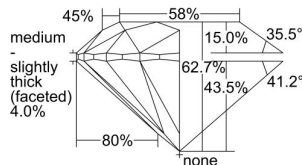

GIA®

FACSIMILE

GIA REPORT 7441459374

Verify this report at GIA.edu

GIA NATURAL DIAMOND DOSSIER®

September 21, 2022
GIA Report Number **7441459374**
Shape and Cutting Style ..... **Round Brilliant**
Measurements ..... **5.44 - 5.47 x 3.42 mm**

GRADING RESULTS

Carat Weight ..... **0.63 carat**
Color Grade ..... **E**
Clarity Grade **S11**
Cut Grade ..... **Excellent**

ADDITIONAL GRADING INFORMATION

Polish ..... **Excellent**
Symmetry ..... **Excellent**
Fluorescence ..... **None**
Clarity Characteristics ..... **Cloud, Feather, Crystal**
Inscription(s): **GIA 7441459374**

PROPORTIONS

Profile to actual proportions

GRADING SCALES

GIA COLOR SCALE	GIA CLARITY SCALE	GIA CUT SCALE	
D	FLAWLESS	EXCELLENT	
E	INTERNALLY FLAWLESS		
F		VVS₁	VERY GOOD
G	VVS₂		
H	VS₁	GOOD	
I	VS₂		
J	S1₁	FAIR	
K	S1₂		
L	I₁	POOR	
M	I₂		
N	I₃		
O			
P			
Q			
R			
S			
T			
U			
V			
W			
X			
Y			
Z