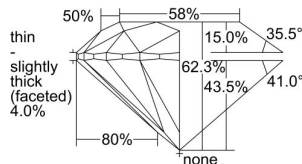

GIA®

FACSIMILE

GIA REPORT

7441369823

Verify this report at GIA.edu

GIA NATURAL DIAMOND DOSSIER®

August 16, 2022

GIA Report Number **7441369823**

Shape and Cutting Style ..... **Round Brilliant**

Measurements ..... **5.36 - 5.40 x 3.35 mm**

GRADING RESULTS

Carat Weight ..... **0.60 carat**

Color Grade ..... **G**

Clarity Grade **VVS1**

Cut Grade ..... **Excellent**

ADDITIONAL GRADING INFORMATION

Polish ..... **Excellent**

Symmetry ..... **Excellent**

Fluorescence ..... **Faint**

Clarity Characteristics..... **Pinpoint, Feather**

Inscription(s): **GIA 7441369823**

PROPORTIONS

Profile to actual proportions

GRADING SCALES

GIA COLOR SCALE

COLORED	D
	E
	F
	G
	H
	I
NEAR COLORLESS	J
	K
	L
FAIN	M
	N
	O
	P
VERY LIGHT	Q
	R
	S
	T
	U
	V
	W
	X
	Y
LIGHT	Z

GIA CLARITY SCALE

FLAWLESS	VERY VERY SLIGHTLY INCLUDED	VVS₁	VVS₂	VS₁	VS₂	SI₁	SI₂	I₁	I₂	I₃	
											FLAWLESS
INTERNALLY FLAWLESS											

GIA CUT SCALE

EXCELLENT
VERY GOOD
GOOD
FAIR
POOR