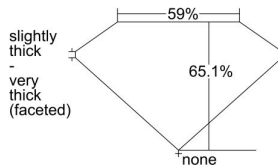

GIA®

FACSIMILE

GIA REPORT

7438797328

Verify this report at GIA.edu

GIA NATURAL DIAMOND DOSSIER®

June 26, 2022
GIA Report Number **7438797328**
Shape and Cutting Style ..... **Pear Brilliant**
Measurements ..... **7.15 x 5.02 x 3.27 mm**

GRADING RESULTS

Carat Weight ..... **0.71 carat**
Color Grade ..... **G**
Clarity Grade **VVS2**

ADDITIONAL GRADING INFORMATION

Polish ..... **Very Good**
Symmetry ..... **Good**
Fluorescence ..... **Medium Blue**
Clarity Characteristics..... **Feather, Cloud**
Inscription(s): GIA 7438797328

PROPORTIONS

Profile not to actual proportions

GRADING SCALES

GIA COLOR SCALE		GIA CLARITY SCALE	
COLORLESS	D	VERY VERY SLIGHTLY INCLUDED	FLAWLESS
	E		INTERNALLY FLAWLESS
	F		VVS₁
	G		VVS₂
	H		VS₁
	I		VS₂
	J		SI₁
	K		SI₂
	L		I₁
	M		I₂
NEAR COLORLESS	N	SLIGHTLY INCLUDED	I₃
	O		
	P		
	Q		
	R		
FAINT	S	INCLUDED	
	T		
	U		
	V		
	W		
	X		
	Y		
	Z