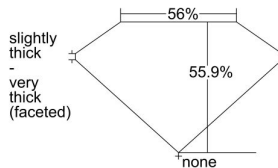

GIA®

FACSIMILE

GIA REPORT

7438285122

Verify this report at GIA.edu

GIA NATURAL DIAMOND DOSSIER®

May 05, 2022
GIA Report Number **7438285122**
Shape and Cutting Style ..... **Heart Brilliant**
Measurements ..... **6.24 x 6.49 x 3.63 mm**

GRADING RESULTS

Carat Weight ..... **0.90 carat**
Color Grade ..... **G**
Clarity Grade **VVS2**

ADDITIONAL GRADING INFORMATION

Polish ..... **Excellent**
Symmetry ..... **Very Good**
Fluorescence ..... **None**
Clarity Characteristics..... **Manufacturing Remnant, Natural**
Inscription(s): **GIA 7438285122**

PROPORTIONS

Profile not to actual proportions

GRADING SCALES

GIA COLOR SCALE		GIA CLARITY SCALE		
NEAR COLORLESS	D	VERY VERY SLIGHTLY INCLUDED	FLAWLESS	
	E		INTERNALLY FLAWLESS	
	F	VERY SLIGHTLY INCLUDED	VVS₁	
	G		VVS₂	
	H		VS₁	
	FAINT	I	SLIGHTLY INCLUDED	VS₂
		J		SI₁
		K	INCLUDED	SI₂
		L		I₁
		M		I₂
LIGHT	N		I₃	
	O			
	P			
	Q			
	R			
	S			
	T			
	U			
	V			
	W			
	X			
	Y			
	Z