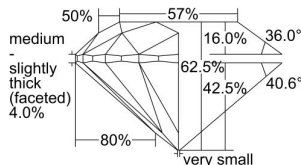

GIA®

FACSIMILE

GIA REPORT 7438220788

Verify this report at GIA.edu

GIA NATURAL DIAMOND DOSSIER®

April 28, 2022
GIA Report Number **7438220788**
Shape and Cutting Style ..... **Round Brilliant**
Measurements ..... **5.33 - 5.38 x 3.34 mm**

GRADING RESULTS

Carat Weight ..... **0.60 carat**
Color Grade ..... **K**
Clarity Grade **VS2**
Cut Grade ..... **Excellent**

ADDITIONAL GRADING INFORMATION

Polish ..... **Excellent**
Symmetry ..... **Very Good**
Fluorescence ..... **None**
Clarity Characteristics..... **Crystal, Cloud**
Inscription(s): **GIA 7438220788**

PROPORTIONS

Profile to actual proportions

GRADING SCALES

GIA COLOR SCALE

COLORLESS	D
	E
	F
	G
	H
	I
	J
NEAR COLORLESS	K
	L
Faint	M
	N
	O
	P
Very Light	R
	S
	T
	U
	V
	W
	X
	Y
Light	Z

GIA CLARITY SCALE

FLAWLESS	VERY VERY SLIGHTLY INCLUDED	VS₁	VS₂	VS₁	VS₂	SI₁	SI₂	I₁	I₂	I₃		
											FLAWLESS	INTERNALLY FLAWLESS

GIA CUT SCALE

EXCELLENT
VERY GOOD
GOOD
FAIR
POOR