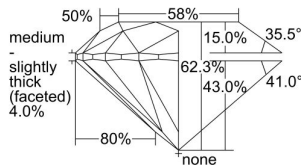

GIA®

FACSIMILE

GIA REPORT 7436897089

Verify this report at GIA.edu

GIA NATURAL DIAMOND DOSSIER®

July 05, 2022
GIA Report Number **7436897089**
Shape and Cutting Style ..... **Round Brilliant**
Measurements ..... **5.22 - 5.24 x 3.26 mm**

GRADING RESULTS

Carat Weight ..... **0.55 carat**
Color Grade ..... **G**
Clarity Grade **S11**
Cut Grade ..... **Excellent**

ADDITIONAL GRADING INFORMATION

Polish ..... **Excellent**
Symmetry ..... **Excellent**
Fluorescence ..... **None**
Clarity Characteristics ..... **Crystal**
Inscription(s): **GIA 7436897089**

PROPORTIONS

Profile to actual proportions

GRADING SCALES

GIA COLOR SCALE

COLOURESS	D
	E
	F
	G
	H
	I
	J
NEAR COLOURESS	K
	L
FAIN	M
	N
	O
	P
VERY LIGHT	Q
	R
	S
	T
	U
	V
	W
	X
	Y
LIGHT	Z

GIA CLARITY SCALE

VERY VERY SLIGHTLY INCLUDED	FLAWLESS
	INTERNALLY FLAWLESS
VERY SLIGHTLY INCLUDED	VVS₁
	VVS₂
SLIGHTLY INCLUDED	VS₁
	VS₂
INCLUDED	I₁
	I₂
	I₃

GIA CUT SCALE

EXCELLENT
VERY GOOD
GOOD
FAIR
POOR