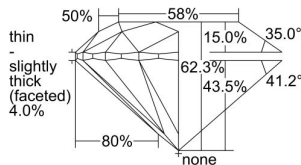

GIA®

FACSIMILE

GIA REPORT 7436752724

Verify this report at GIA.edu

GIA NATURAL DIAMOND DOSSIER®

June 24, 2022
GIA Report Number **7436752724**
Shape and Cutting Style ..... **Round Brilliant**
Measurements ..... **4.40 - 4.42 x 2.75 mm**

GRADING RESULTS

Carat Weight ..... **0.33 carat**
Color Grade ..... **G**
Clarity Grade **S11**
Cut Grade ..... **Excellent**

ADDITIONAL GRADING INFORMATION

Polish ..... **Excellent**
Symmetry ..... **Excellent**
Fluorescence ..... **Faint**
Clarity Characteristics..... **Cloud, Feather, Crystal**
Inscription(s): **GIA 7436752724**

PROPORTIONS

Profile to actual proportions

GRADING SCALES

GIA COLOR SCALE	GIA CLARITY SCALE	GIA CUT SCALE
COLOURLESS	FLAWLESS	EXCELLENT
D	INTERNALLY FLAWLESS	
E	VVS₁	VERY GOOD
F		
G	VVS₂	
H	VS₁	GOOD
I		
J	VS₂	
K	SI₁	FAIR
L		
M	SI₂	
N	I₁	POOR
O		
P	I₂	
Q	I₃	
R		
S		
T		
U		
V		
W		
X		
Y		
Z