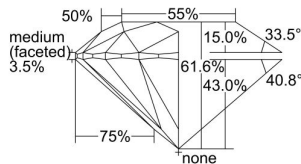

GIA®

FACSIMILE

GIA REPORT 7436642919

Verify this report at GIA.edu

GIA NATURAL DIAMOND DOSSIER®

June 06, 2022
GIA Report Number **7436642919**
Shape and Cutting Style ..... **Round Brilliant**
Measurements ..... **5.38 - 5.40 x 3.32 mm**

GRADING RESULTS

Carat Weight ..... **0.58 carat**
Color Grade ..... **E**
Clarity Grade **S12**
Cut Grade ..... **Excellent**

ADDITIONAL GRADING INFORMATION

Polish ..... **Excellent**
Symmetry ..... **Excellent**
Fluorescence ..... **None**
Clarity Characteristics ..... **Cloud, Crystal**
Inscription(s): **GIA 7436642919**

PROPORTIONS

Profile to actual proportions

GRADING SCALES

GIA COLOR SCALE

COLORLESS	D
	E
	F
	G
	H
	I
	J
NEAR COLORLESS	K
	L
Faint	M
	N
	O
	P
	Q
	R
	S
	T
	U
	V
	W
	X
	Y
Light	Z

GIA CLARITY SCALE

FLAWLESS	INTERNAL FLAWLESS	
		FLAWLESS
VERY VERY SLIGHTLY INCLUDED	VVS₁	
	VVS₂	
VERY SLIGHTLY INCLUDED	VS₁	
	VS₂	
SLIGHTLY INCLUDED	SI₁	
	SI₂	
INCLUDED	I₁	
	I₂	
	I₃	

GIA CUT SCALE

EXCELLENT	
	VERY GOOD
GOOD	
FAIR	
POOR