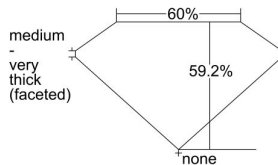

GIA®

FACSIMILE

GIA REPORT 7436512303

Verify this report at GIA.edu

GIA NATURAL DIAMOND DOSSIER®

May 24, 2022
GIA Report Number 7436512303
Shape and Cutting Style ..... Heart Brilliant
Measurements ..... 5.23 x 6.13 x 3.63 mm

GRADING RESULTS

Carat Weight ..... 0.71 carat
Color Grade ..... D
Clarity Grade VVS1

ADDITIONAL GRADING INFORMATION

Polish ..... Excellent
Symmetry ..... Excellent
Fluorescence ..... Strong Blue
Clarity Characteristics..... Pinpoint, Indented Natural, Feather
Inspection(s): GIA 7436512303

PROPORTIONS

Profile not to actual proportions

GRADING SCALES

GIA COLOR SCALE		GIA CLARITY SCALE			
COLORLESS	D	VERY VERY SLIGHTLY INCLUDED	FLAWLESS		
	E		INTERNALLY FLAWLESS		
	F	VERY SLIGHTLY INCLUDED	VVS₁		
	G		VVS₂		
	H		VS₁		
	NEAR COLORLESS	I	SLIGHTLY INCLUDED	VS₂	
		J		SI₁	
		FAINT	K	INCLUDED	SI₂
			L		I₁
			M		I₂
VERT LIGHT	N	LIGHT	I₃		
	O				
	P				
	Q				
	R