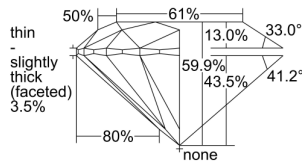

GIA®

FACSIMILE

GIA REPORT

7436069233

Verify this report at GIA.edu

GIA NATURAL DIAMOND DOSSIER®

April 19, 2022
GIA Report Number **7436069233**
Shape and Cutting Style ..... **Round Brilliant**
Measurements ..... **5.16 - 5.21 x 3.10 mm**

GRADING RESULTS

Carat Weight ..... **0.51 carat**
Color Grade ..... **I**
Clarity Grade **VVS1**
Cut Grade ..... **Excellent**

ADDITIONAL GRADING INFORMATION

Polish ..... **Excellent**
Symmetry ..... **Excellent**
Fluorescence ..... **Faint**
Clarity Characteristics..... **Pinpoint, Feather, Manufacturing Remnant, Cavity**

Inscription(s): GIA 7436069233

PROPORTIONS

GRADING SCALES

GIA COLOR SCALE	GIA CLARITY SCALE	GIA CUT SCALE	
D	FLAWLESS	EXCELLENT	
E	INTERNALLY FLAWLESS		
F		VVS₁	VERY GOOD
G	VVS₂		
H	VS₁	GOOD	
I	VS₂		
J	SI₁	FAIR	
K	SI₂		
L	I₁	POOR	
M	I₂		
N	I₃		
O			
P			
Q			
R			
S			
T			
U			
V			
W			
X			
Y			
Z