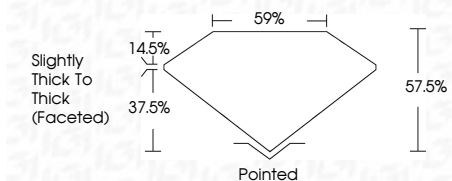

ELECTRONIC COPY

743557848
Report verification at igi.org

January 8, 2026
IGI Report Number **743557848**
Description **NATURAL DIAMOND**
Shape and Cutting Style **PEAR BRILLIANT**
Measurements **15.20 X 9.62 X 5.53 MM**

GRADING RESULTS

Carat Weight **5.01 CARATS**
Color Grade **G**
Clarity Grade **SI 2**
Cut Grade **VERY GOOD**

ADDITIONAL GRADING INFORMATION

Polish **EXCELLENT**
Symmetry **EXCELLENT**
Fluorescence **NONE**
Inscription(s) **(IGI) 743557848**

IGI

January 8, 2026
IGI Report No 743557848
PEAR BRILLIANT
15.20 X 9.62 X 5.53 MM
5.01 CARATS
G
SI 2
VERY GOOD
57.05%
59%
Slightly Thick To Thick (Faceted)
Pointed
EXCELLENT
EXCELLENT
NONE
(IGI) 743557848

DIAMOND REPORT

January 8, 2026
IGI Report Number **743557848**
Description **NATURAL DIAMOND**
Shape and Cutting Style **PEAR BRILLIANT**
Measurements **15.20 X 9.62 X 5.53 MM**

GRADING RESULTS

Carat Weight **5.01 CARATS**
Color Grade **G**
Clarity Grade **SI 2**
Cut Grade **VERY GOOD**