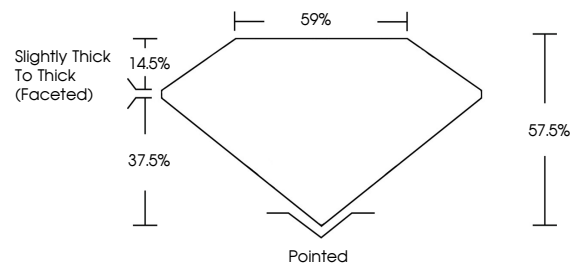

GRADING RESULTS

Carat Weight **5.01 CARATS**
Color Grade **G**
Clarity Grade **SI 2**
Cut Grade **VERY GOOD**

ADDITIONAL GRADING INFORMATION

Polish **EXCELLENT**
Symmetry **EXCELLENT**
Fluorescence **NONE**
Inscription(s) **(IGI) 743557848**

IGI

January 8, 2026
IGI Report No 743557848
PEAR BRILLIANT
15.20 X 9.62 X 5.53 MM
5.01 CARATS
G
SI 2
VERY GOOD
57.05%
59%
Slightly Thick To Thick (Faceted)
Pointed
EXCELLENT
EXCELLENT
NONE
(IGI) 743557848

DIAMOND REPORT

January 8, 2026
IGI Report Number **743557848**
Description **NATURAL DIAMOND**
Shape and Cutting Style **PEAR BRILLIANT**
Measurements **15.20 X 9.62 X 5.53 MM**

GRADING RESULTS

Carat Weight **5.01 CARATS**
Color Grade **G**
Clarity Grade **SI 2**
Cut Grade **VERY GOOD**

ADDITIONAL GRADING INFORMATION

Polish **EXCELLENT**
Symmetry **EXCELLENT**
Fluorescence **NONE**
Inscription(s) **(IGI) 743557848**

PROPORTIONS

Sample Image Used

CLARITY CHARACTERISTICS

KEY TO SYMBOLS

Red symbols indicate internal characteristics.
Green symbols indicate external characteristics.