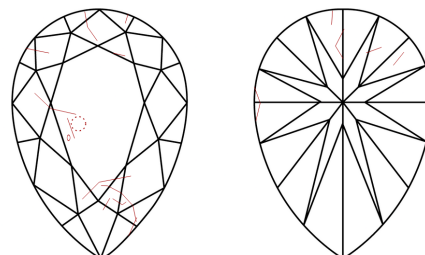

ELECTRONIC COPY

743557848
Report verification at igi.org

January 8, 2026
IGI Report Number **743557848**
Description **NATURAL DIAMOND**
Shape and Cutting Style **PEAR BRILLIANT**
Measurements **15.20 X 9.62 X 5.53 MM**

DIAMOND REPORT

January 8, 2026
IGI Report Number **743557848**
Description **NATURAL DIAMOND**
Shape and Cutting Style **PEAR BRILLIANT**
Measurements **15.20 X 9.62 X 5.53 MM**

GRADING RESULTS

Carat Weight **5.01 CARATS**
Color Grade **G**
Clarity Grade **SI 2**
Cut Grade **VERY GOOD**

ADDITIONAL GRADING INFORMATION

Polish **EXCELLENT**
Symmetry **EXCELLENT**
Fluorescence **NONE**
Inscription(s) **(IGI) 743557848**

PROPORTIONS

Sample Image Used

CLARITY CHARACTERISTICS

KEY TO SYMBOLS

Red symbols indicate internal characteristics.
Green symbols indicate external characteristics.

COLOR

D - F	G - J	K - M	N - R	S - Z	FANCY
Colorless	Near Colorless	Slightly Tinted	Very Light Color	Light Color	

CLARITY

FL	IF	VVS ¹⁻²	VS ¹⁻²	SI ¹⁻²	I ¹⁻³
Flawless	Internally Flawless	Very Very Slightly Included	Very Slightly Included	Slightly Included	Included