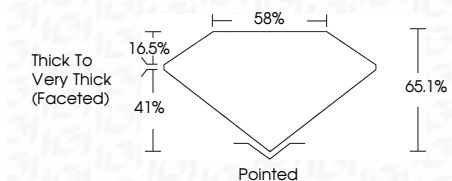

Description **NATURAL DIAMOND**

Shape and Cutting Style **PEAR BRILLIANT**

Measurements **18.21 X 11.57 X 7.53 MM**

GRADING RESULTS

Carat Weight **10.01 CARATS**

Color Grade **K**

Clarity Grade **SI 1**

Cut Grade **VERY GOOD**

KEY TO SYMBOLS

Red symbols indicate internal characteristics.
Green symbols indicate external characteristics.

COLOR

D - F	G - J	K - M	N - R	S - Z	FANCY
Colorless	Near Colorless	Slightly Tinted	Very Light Color	Light Color	

CLARITY

FL	IF	VVS ¹⁻²	VS ¹⁻²	SI ¹⁻²	I ¹⁻³
Flawless	Internally Flawless	Very Very Slightly Included	Very Slightly Included	Slightly Included	Included

ADDITIONAL GRADING INFORMATION

Polish **EXCELLENT**

Symmetry **VERY GOOD**