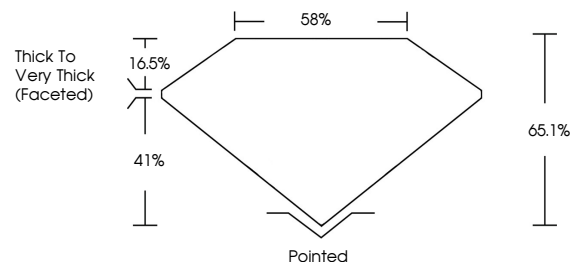

ELECTRONIC COPY

743557615
Report verification at igi.org

December 18, 2025

IGI Report Number **743557615**

Description **NATURAL DIAMOND**

Shape and Cutting Style **PEAR BRILLIANT**

Measurements **18.21 X 11.57 X 7.53 MM**

Description **NATURAL DIAMOND**

Shape and Cutting Style **PEAR BRILLIANT**

Measurements **18.21 X 11.57 X 7.53 MM**

GRADING RESULTS

Carat Weight **10.01 CARATS**

Color Grade **K**

Clarity Grade **SI 1**

Cut Grade **VERY GOOD**

ADDITIONAL GRADING INFORMATION

Polish **EXCELLENT**

Symmetry **VERY GOOD**

Fluorescence **NONE**

Inscription(s) **743557615**

PROPORTIONS

Sample Image Used

CLARITY CHARACTERISTICS

KEY TO SYMBOLS

Red symbols indicate internal characteristics.
Green symbols indicate external characteristics.

COLOR

D - F	G - J	K - M	N - R	S - Z	FANCY
Colorless	Near Colorless	Slightly Tinted	Very Light Color	Light Color	