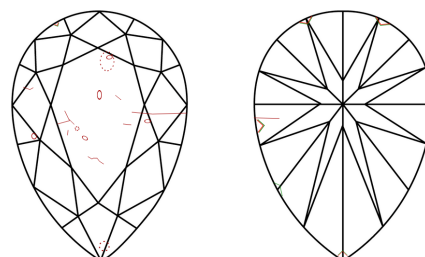

ELECTRONIC COPY

743557585
Report verification at igi.org

December 18, 2025
IGI Report Number **743557585**
Description **NATURAL DIAMOND**
Shape and Cutting Style **PEAR BRILLIANT**
Measurements **9.93 X 6.25 X 3.75 MM**
GRADING RESULTS
Carat Weight **1.51 CARAT**
Color Grade **F**
Clarity Grade **SI 2**
Cut Grade **VERY GOOD**

DIAMOND REPORT

December 18, 2025
IGI Report Number **743557585**
Description **NATURAL DIAMOND**
Shape and Cutting Style **PEAR BRILLIANT**
Measurements **9.93 X 6.25 X 3.75 MM**

GRADING RESULTS

Carat Weight **1.51 CARAT**
Color Grade **F**
Clarity Grade **SI 2**
Cut Grade **VERY GOOD**

ADDITIONAL GRADING INFORMATION

Polish **EXCELLENT**
Symmetry **EXCELLENT**
Fluorescence **NONE**
Inscription(s) **743557585**

PROPORTIONS

Sample Image Used

CLARITY CHARACTERISTICS

KEY TO SYMBOLS

Red symbols indicate internal characteristics.
Green symbols indicate external characteristics.

COLOR

D - F	G - J	K - M	N - R	S - Z	FANCY
Colorless	Near Colorless	Slightly Tinted	Very Light Color	Light Color	

CLARITY

FL	IF	VVS ¹⁻²	VS ¹⁻²	SI ¹⁻²	I ¹⁻³
Flawless	Internally Flawless	Very Very Slightly Included	Very Slightly Included	Slightly Included	Included