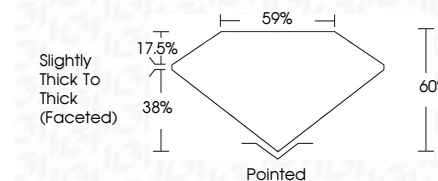

ELECTRONIC COPY

743557585
Report verification at igi.org

December 18, 2025
IGI Report Number **743557585**
Description **NATURAL DIAMOND**
Shape and Cutting Style **PEAR BRILLIANT**
Measurements **9.93 X 6.25 X 3.75 MM**
GRADING RESULTS
Carat Weight **1.51 CARAT**
Color Grade **F**
Clarity Grade **SI 2**
Cut Grade **VERY GOOD**

DIAMOND REPORT

December 18, 2025
IGI Report Number **743557585**
Description **NATURAL DIAMOND**
Shape and Cutting Style **PEAR BRILLIANT**
Measurements **9.93 X 6.25 X 3.75 MM**

GRADING RESULTS

Carat Weight **1.51 CARAT**
Color Grade **F**
Clarity Grade **SI 2**
Cut Grade **VERY GOOD**

ADDITIONAL GRADING INFORMATION

Polish **EXCELLENT**
Symmetry **EXCELLENT**
Fluorescence **NONE**
Inscription(s) **743557585**

PROPORTIONS

Sample Image Used

CLARITY CHARACTERISTICS

KEY TO SYMBOLS

Red symbols indicate internal characteristics.
Green symbols indicate external characteristics.

ADDITIONAL GRADING INFORMATION

Polish **EXCELLENT**
Symmetry **EXCELLENT**
Fluorescence **NONE**
Inscription(s) **743557585**

IGI

December 18, 2025
IGI Report No 743557585
PEAR BRILLIANT
9.93 X 6.25 X 3.75 MM
1.51 CARAT
F
SI 2
VERY GOOD
60%
59%
Slightly Thick To Thick (Faceted)
Pointed
EXCELLENT
EXCELLENT
NONE
NONE
743557585