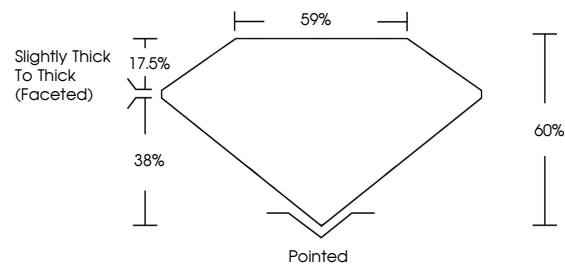

ELECTRONIC COPY

743557585
Report verification at igi.org

December 18, 2025
IGI Report Number **743557585**
Description **NATURAL DIAMOND**
Shape and Cutting Style **PEAR BRILLIANT**
Measurements **9.93 X 6.25 X 3.75 MM**
GRADING RESULTS
Carat Weight **1.51 CARAT**
Color Grade **F**
Clarity Grade **SI 2**
Cut Grade **VERY GOOD**

DIAMOND REPORT

December 18, 2025
IGI Report Number **743557585**
Description **NATURAL DIAMOND**
Shape and Cutting Style **PEAR BRILLIANT**
Measurements **9.93 X 6.25 X 3.75 MM**

GRADING RESULTS

Carat Weight **1.51 CARAT**
Color Grade **F**
Clarity Grade **SI 2**
Cut Grade **VERY GOOD**

ADDITIONAL GRADING INFORMATION

Polish **EXCELLENT**
Symmetry **EXCELLENT**
Fluorescence **NONE**
Inscription(s) **743557585**

PROPORTIONS

Sample Image Used

CLARITY CHARACTERISTICS

KEY TO SYMBOLS

Red symbols indicate internal characteristics.
Green symbols indicate external characteristics.

ADDITIONAL GRADING INFORMATION

Polish **EXCELLENT**
Symmetry **EXCELLENT**
Fluorescence **NONE**
Inscription(s) **743557585**

IGI

December 18, 2025
IGI Report No 743557585
PEAR BRILLIANT
9.93 X 6.25 X 3.75 MM
1.51 CARAT
F
SI 2
VERY GOOD
60%
59%
Slightly Thick To Thick (Faceted)
Pointed
EXCELLENT
EXCELLENT
NONE
NONE
743557585