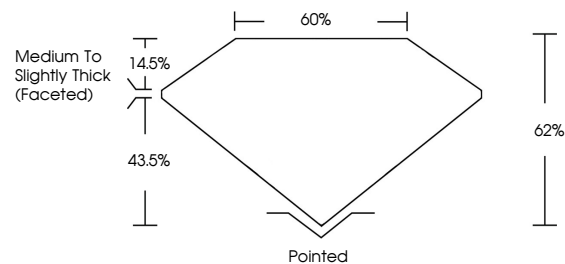

PROPORTIONS