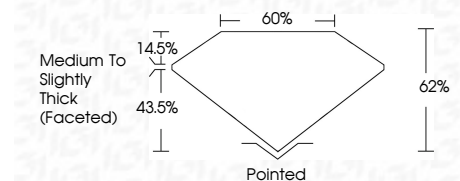

ELECTRONIC COPY

743550235
Report verification at igi.org

November 3, 2025
IGI Report Number **743550235**
Description **NATURAL DIAMOND**
Shape and Cutting Style **PEAR BRILLIANT**
Measurements **14.31 X 8.72 X 5.41 MM**

GRADING RESULTS
Carat Weight **4.02 CARATS**
Color Grade **I**
Clarity Grade **VS 2**
Cut Grade **EXCELLENT**

ADDITIONAL GRADING INFORMATION
Polish **EXCELLENT**
Symmetry **EXCELLENT**
Fluorescence **STRONG**
Inscription(s) **(IGI) 743550235**

November 3, 2025
IGI Report No. 743550235
PEAR BRILLIANT
14.31 X 8.72 X 5.41 MM
4.02 CARATS
I
VS 2
EXCELLENT
62%
60%
Medium To Slightly Thick (Faceted)
Pointed
EXCELLENT
EXCELLENT
STRONG
(IGI) 743550235

DIAMOND REPORT

November 3, 2025
IGI Report Number **743550235**
Description **NATURAL DIAMOND**
Shape and Cutting Style **PEAR BRILLIANT**
Measurements **14.31 X 8.72 X 5.41 MM**

GRADING RESULTS
Carat Weight **4.02 CARATS**
Color Grade **I**
Clarity Grade **VS 2**
Cut Grade **EXCELLENT**