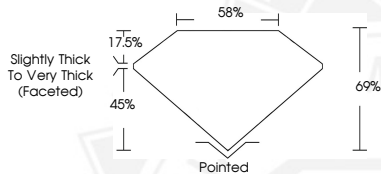

March 28, 2026
IGI Report Number **743535434**
PEAR BRILLIANT
NATURAL DIAMOND
6.53 X 4.32 X 2.98 MM
Carat Weight **0.53 CARAT**
Color Grade **H**
Clarity Grade **I 1**
Cut Grade **VERY GOOD**
Polish **EXCELLENT**
Symmetry **EXCELLENT**
Fluorescence **NONE**
Inscription(s) **IGI 743535434**

March 28, 2026
IGI Report Number **743535434**
PEAR BRILLIANT
NATURAL DIAMOND
6.53 X 4.32 X 2.98 MM
Carat Weight **0.53 CARAT**
Color Grade **H**
Clarity Grade **I 1**
Cut Grade **VERY GOOD**
Polish **EXCELLENT**
Symmetry **EXCELLENT**
Fluorescence **NONE**
Inscription(s) **IGI 743535434**