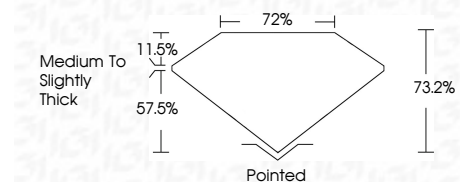

ELECTRONIC COPY

743535408
Report verification at igi.org

March 27, 2026
IGI Report Number **743535408**
Description **NATURAL DIAMOND**
Shape and Cutting Style **PRINCESS CUT**
Measurements **6.27 X 6.13 X 4.49 MM**

GRADING RESULTS
Carat Weight **1.52 CARAT**
Color Grade **K**
Clarity Grade **SI 2**
Cut Grade **EXCELLENT**

ADDITIONAL GRADING INFORMATION
Polish **EXCELLENT**
Symmetry **EXCELLENT**
Fluorescence **NONE**
Inscription(s) **(IGI) 743535408**

March 27, 2026
IGI Report No 743535408
PRINCESS CUT
6.27 X 6.13 X 4.49 MM
1.52 CARAT
K
SI 2
EXCELLENT
73.2%
72%
Medium To Slightly Thick
Pointed
EXCELLENT
EXCELLENT
NONE
(IGI) 743535408

DIAMOND REPORT

March 27, 2026
IGI Report Number **743535408**
Description **NATURAL DIAMOND**
Shape and Cutting Style **PRINCESS CUT**
Measurements **6.27 X 6.13 X 4.49 MM**