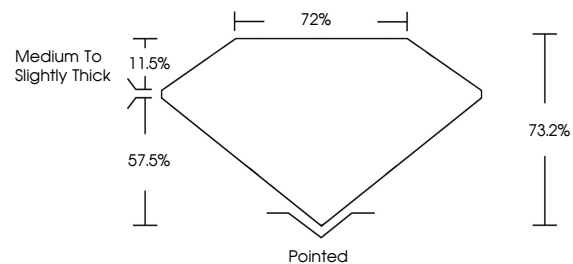

GRADING RESULTS
Carat Weight **1.52 CARAT**
Color Grade **K**
Clarity Grade **SI 2**
Cut Grade **EXCELLENT**

ADDITIONAL GRADING INFORMATION
Polish **EXCELLENT**
Symmetry **EXCELLENT**
Fluorescence **NONE**
Inscription(s) **(IGI) 743535408**

March 27, 2026
IGI Report No 743535408
PRINCESS CUT
6.27 X 6.13 X 4.49 MM
1.52 CARAT
K
SI 2
EXCELLENT
73.2%
72%
Medium To Slightly Thick
Pointed
EXCELLENT
EXCELLENT
NONE
(IGI) 743535408

DIAMOND REPORT

March 27, 2026
IGI Report Number **743535408**
Description **NATURAL DIAMOND**
Shape and Cutting Style **PRINCESS CUT**
Measurements **6.27 X 6.13 X 4.49 MM**

PROPORTIONS

Sample Image Used

CLARITY CHARACTERISTICS

KEY TO SYMBOLS

Red symbols indicate internal characteristics.
Green symbols indicate external characteristics.

COLOR

D - F	G - J	K - M	N - R	S - Z	FANCY
Colorless	Near Colorless	Slightly Tinted	Very Light Color	Light Color	