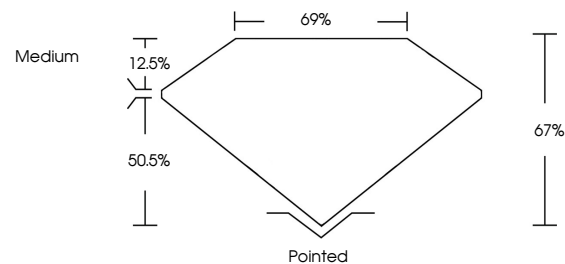

Measurements **6.18 X 5.36 X 3.59 MM**

**GRADING RESULTS**

Carat Weight **1.05 CARAT**

Color Grade **J**

Clarity Grade **VVS 2**

Cut Grade **VERY GOOD**

Sample Image Used

**ADDITIONAL GRADING INFORMATION**

Polish **EXCELLENT**

Symmetry **EXCELLENT**

Fluorescence **NONE**

Inscription(s) **IGI 743535407**

**IGI**

March 23, 2026  
IGI Report No 743535407  
**CUT CORNERED RECT. MODIFIED BRILLIANT**  
6.18 X 5.36 X 3.59 MM  
Carat Weight **1.05 CARAT**  
Color Grade **J**  
Clarity Grade **VVS 2**  
Cut Grade **VERY GOOD**  
Depth **67%**  
Table **50.5%**  
Girdle **Medium**  
Culet **Pointed**  
Polish **EXCELLENT**  
Symmetry **EXCELLENT**  
Fluorescence **NONE**  
Inscription(s) **IGI 743535407**

**GRADING RESULTS**

Carat Weight **1.05 CARAT**

Color Grade **J**

Clarity Grade **VVS 2**

Cut Grade **VERY GOOD**

**ADDITIONAL GRADING INFORMATION**

Polish **EXCELLENT**

Symmetry **EXCELLENT**

Fluorescence **NONE**

Inscription(s) **IGI 743535407**

**PROPORTIONS**

**CLARITY CHARACTERISTICS**

**KEY TO SYMBOLS**

Red symbols indicate internal characteristics.  
Green symbols indicate external characteristics.