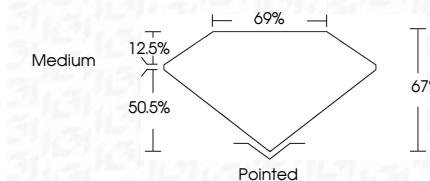

Measurements **6.18 X 5.36 X 3.59 MM**

**GRADING RESULTS**

Carat Weight **1.05 CARAT**

Color Grade **J**

Clarity Grade **VVS 2**

Cut Grade **VERY GOOD**

Sample Image Used

**ADDITIONAL GRADING INFORMATION**

Polish **EXCELLENT**

Symmetry **EXCELLENT**

Fluorescence **NONE**

Inscription(s) **IGI 743535407**

**IGI**

March 23, 2026  
IGI Report No 743535407  
**CUT CORNERED RECT. MODIFIED BRILLIANT**  
6.18 X 5.36 X 3.59 MM  
Carat Weight **1.05 CARAT**  
Color Grade **J**  
Clarity Grade **VVS 2**  
Cut Grade **VERY GOOD**  
Depth **67%**  
Table **50.5%**  
Girdle **Medium**  
Culet **Pointed**  
Polish **EXCELLENT**  
Symmetry **EXCELLENT**  
Fluorescence **NONE**  
Inscription(s) **IGI 743535407**

**DIAMOND REPORT**

March 23, 2026

IGI Report Number **743535407**

Description **NATURAL DIAMOND**

Shape and Cutting Style **CUT CORNERED RECTANGULAR  
MODIFIED BRILLIANT**

Measurements **6.18 X 5.36 X 3.59 MM**