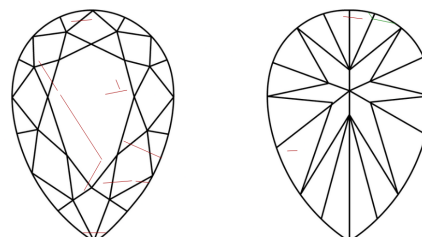

ELECTRONIC COPY

743535292
Report verification at igi.org

December 16, 2025

IGI Report Number **743535292**

Description **NATURAL DIAMOND**

Shape and Cutting Style **PEAR BRILLIANT**

Measurements **8.38 X 5.56 X 3.37 MM**

Description **NATURAL DIAMOND**

Shape and Cutting Style **PEAR BRILLIANT**

Measurements **8.38 X 5.56 X 3.37 MM**

GRADING RESULTS

Carat Weight **1.01 CARAT**

Color Grade **F**

Clarity Grade **I 1**

Cut Grade **VERY GOOD**

ADDITIONAL GRADING INFORMATION

Polish **EXCELLENT**

Symmetry **EXCELLENT**

Fluorescence **NONE**

Inscription(s) **743535292**

PROPORTIONS

Sample Image Used

CLARITY CHARACTERISTICS

KEY TO SYMBOLS

Red symbols indicate internal characteristics.
Green symbols indicate external characteristics.

COLOR

D - F	G - J	K - M	N - R	S - Z	FANCY
Colorless	Near Colorless	Slightly Tinted	Very Light Color	Light Color	