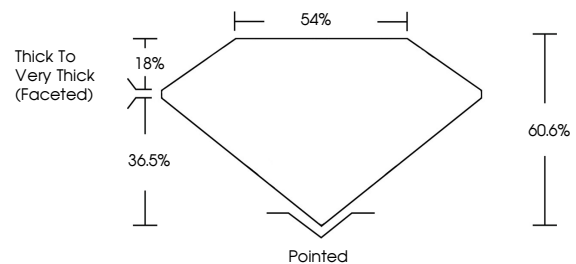

Description **NATURAL DIAMOND**

Shape and Cutting Style **PEAR BRILLIANT**

Measurements **8.38 X 5.56 X 3.37 MM**

GRADING RESULTS

Carat Weight **1.01 CARAT**

Color Grade **F**

Clarity Grade **I 1**

Cut Grade **VERY GOOD**

ADDITIONAL GRADING INFORMATION

Polish **EXCELLENT**

Symmetry **EXCELLENT**

Fluorescence **NONE**

Inscription(s) **743535292**

PROPORTIONS

Sample Image Used

CLARITY CHARACTERISTICS

KEY TO SYMBOLS

Red symbols indicate internal characteristics.
Green symbols indicate external characteristics.

COLOR

D - F	G - J	K - M	N - R	S - Z	FANCY
Colorless	Near Colorless	Slightly Tinted	Very Light Color	Light Color	