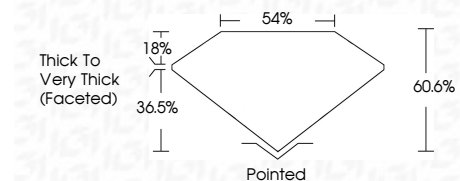

Description **NATURAL DIAMOND**

Shape and Cutting Style **PEAR BRILLIANT**

Measurements **8.38 X 5.56 X 3.37 MM**

GRADING RESULTS

Carat Weight **1.01 CARAT**

Color Grade **F**

Clarity Grade **I 1**

Cut Grade **VERY GOOD**

KEY TO SYMBOLS

Red symbols indicate internal characteristics.
Green symbols indicate external characteristics.

COLOR

D - F	G - J	K - M	N - R	S - Z	FANCY
Colorless	Near Colorless	Slightly Tinted	Very Light Color	Light Color	

CLARITY

FL	IF	VVS ¹⁻²	VS ¹⁻²	SI ¹⁻²	I ¹⁻³
Flawless	Internally Flawless	Very Very Slightly Included	Very Slightly Included	Slightly Included	Included

ADDITIONAL GRADING INFORMATION

Polish **EXCELLENT**

Symmetry **EXCELLENT**