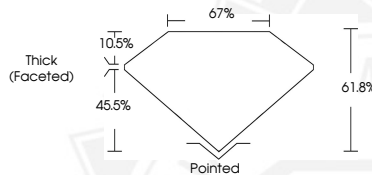

December 13, 2025
IGI Report Number 743535285
PEAR BRILLIANT
NATURAL DIAMOND
5.78 X 3.82 X 2.36 MM
Carat Weight **0.32 CARAT**
Color Grade **G**
Clarity Grade **I 1**
Cut Grade **VERY GOOD**
Polish **EXCELLENT**
Symmetry **VERY GOOD**
Fluorescence **NONE**
Inscription(s) **IGI 743535285**