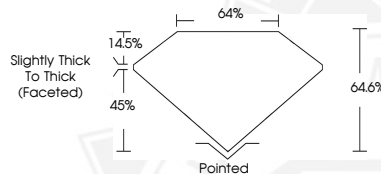

December 13, 2025
IGI Report Number **743535279**
HEART BRILLIANT
NATURAL DIAMOND
5.34 X 5.96 X 3.85 MM
Carat Weight **0.75 CARAT**
Color Grade **I**
Clarity Grade **11**
Cut Grade **VERY GOOD**
Polish **EXCELLENT**
Symmetry **VERY GOOD**
Fluorescence **NONE**
Inscription(s) **IGI 743535279**