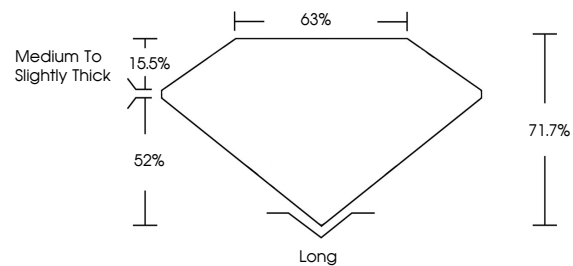

PROPORTIONS