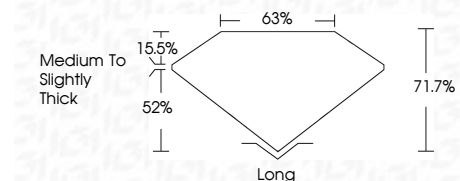

ELECTRONIC COPY

743535246
Report verification at igi.org

November 12, 2025
IGI Report Number **743535246**
Description **NATURAL DIAMOND**
Shape and Cutting Style **EMERALD CUT**
Measurements **6.39 X 4.70 X 3.37 MM**

GRADING RESULTS

Carat Weight **1.01 CARAT**
Color Grade **K**
Clarity Grade **I1**
Cut Grade **VERY GOOD**

ADDITIONAL GRADING INFORMATION

Polish **EXCELLENT**
Symmetry **EXCELLENT**
Fluorescence **NONE**
Inscription(s) **(IGI) 743535246**

IGI

November 12, 2025
IGI Report No 743535246
EMERALD CUT
6.39 X 4.70 X 3.37 MM
1.01 CARAT
K
I1
VERY GOOD
68%
71.7%
Medium To Slightly Thick
Long
EXCELLENT
EXCELLENT
NONE
(IGI) 743535246

DIAMOND REPORT

November 12, 2025
IGI Report Number **743535246**
Description **NATURAL DIAMOND**
Shape and Cutting Style **EMERALD CUT**
Measurements **6.39 X 4.70 X 3.37 MM**