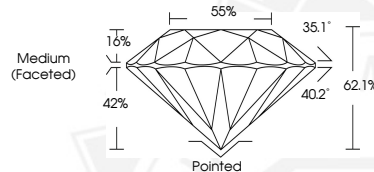

December 29, 2025
IGI Report Number 743526924
ROUND BRILLIANT
NATURAL DIAMOND
4.27 - 4.28 X 2.65 MM
0.30 CARAT
F
SI 2
EXCELLENT
VERY GOOD
EXCELLENT
VERY SLIGHT
EXCELLENT
Comments: IDEAL CUT ROUND BRILLIANT