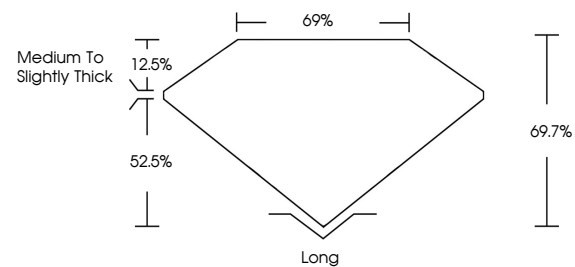

ELECTRONIC COPY

743524240
Report verification at igi.org

April 28, 2026

IGI Report Number **743524240**

Description **NATURAL DIAMOND**

Shape and Cutting Style **EMERALD CUT**

Measurements **6.61 X 4.69 X 3.27 MM**

GRADING RESULTS

Carat Weight **1.01 CARAT**

Color Grade **F**

Clarity Grade **VS 1**

Cut Grade **VERY GOOD**

PROPORTIONS

Sample Image Used

CLARITY CHARACTERISTICS

KEY TO SYMBOLS

Red symbols indicate internal characteristics.
Green symbols indicate external characteristics.

COLOR

D - F	G - J	K - M	N - R	S - Z	FANCY
Colorless	Near Colorless	Slightly Tinted	Very Light Color	Light Color	

Fluorescence **NONE**

Inscription(s) **IGI 743524240**

April 28, 2026
IGI Report Number **743524240**
Description **NATURAL DIAMOND**
Shape and Cutting Style **EMERALD CUT**
Measurements **6.61 X 4.69 X 3.27 MM**