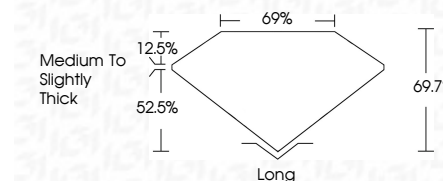

ADDITIONAL GRADING INFORMATION

Polish **EXCELLENT**

Symmetry **EXCELLENT**

Fluorescence **NONE**

Inscription(s) **IGI 743524240**

April 28, 2026
IGI Report Number **743524240**
Description **NATURAL DIAMOND**
Shape and Cutting Style **EMERALD CUT**
Measurements **6.61 X 4.69 X 3.27 MM**

GRADING RESULTS

Carat Weight **1.01 CARAT**

Color Grade **F**

Clarity Grade **VS 1**

Cut Grade **VERY GOOD**

ADDITIONAL GRADING INFORMATION

Polish **EXCELLENT**

Symmetry **EXCELLENT**

Fluorescence **NONE**

Inscription(s) **IGI 743524240**

IGI

April 28, 2026
IGI Report No 743524240
EMERALD CUT
6.61 X 4.69 X 3.27 MM
1.01 CARAT
F
Color Grade
VS 1
VERY GOOD
Depth 69.7%
Table 69%
Girdle
Medium To Slightly Thick
Long
EXCELLENT
EXCELLENT
NONE
IGI 743524240