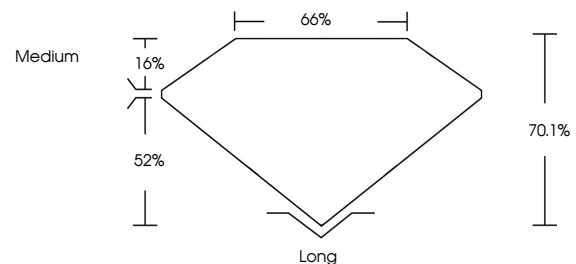

**ELECTRONIC COPY**

743524121  
Report verification at [igi.org](http://igi.org)

**DIAMOND REPORT**

March 26, 2026  
IGI Report Number **743524121**  
Description **NATURAL DIAMOND**  
Shape and Cutting Style **EMERALD CUT**  
Measurements **8.07 X 5.61 X 3.93 MM**

**GRADING RESULTS**

Carat Weight **1.70 CARAT**  
Color Grade **I**  
Clarity Grade **VS 1**  
Cut Grade **VERY GOOD**

**ADDITIONAL GRADING INFORMATION**

Polish **EXCELLENT**  
Symmetry **EXCELLENT**  
Fluorescence **NONE**  
Inscription(s) **743524121**

**PROPORTIONS**

Sample Image Used

**CLARITY CHARACTERISTICS**

**KEY TO SYMBOLS**

Red symbols indicate internal characteristics.  
Green symbols indicate external characteristics.

**COLOR**

D - F	G - J	K - M	N - R	S - Z	FANCY
Colorless	Near Colorless	Slightly Tinted	Very Light Color	Light Color	

**CLARITY**

FL	IF	VVS 1-2	VS 1-2	SI 1-2	I 1-3
Flawless	Internally Flawless	Very Very Slightly Included	Very Slightly Included	Slightly Included	Included

March 26, 2026  
IGI Report Number **743524121**  
Description **NATURAL DIAMOND**  
Shape and Cutting Style **EMERALD CUT**  
Measurements **8.07 X 5.61 X 3.93 MM**  
**GRADING RESULTS**  
Carat Weight **1.70 CARAT**  
Color Grade **I**  
Clarity Grade **VS 1**  
Cut Grade **VERY GOOD**