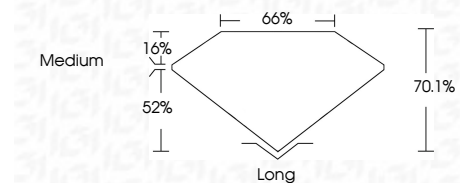

**GRADING RESULTS**

Carat Weight **1.70 CARAT**  
Color Grade **I**  
Clarity Grade **VS 1**  
Cut Grade **VERY GOOD**

**ADDITIONAL GRADING INFORMATION**

Polish **EXCELLENT**  
Symmetry **EXCELLENT**  
Fluorescence **NONE**  
Inscription(s) **743524121**

**PROPORTIONS**

Sample Image Used

**CLARITY CHARACTERISTICS**

**KEY TO SYMBOLS**

Red symbols indicate internal characteristics.  
Green symbols indicate external characteristics.

**COLOR**

D - F	G - J	K - M	N - R	S - Z	FANCY
Colorless	Near Colorless	Slightly Tinted	Very Light Color	Light Color	

**CLARITY**

FL	IF	VVS 1-2	VS 1-2	SI 1-2	I 1-3
Flawless	Internally Flawless	Very Very Slightly Included	Very Slightly Included	Slightly Included	Included

March 26, 2026  
IGI Report Number **743524121**  
Description **NATURAL DIAMOND**  
Shape and Cutting Style **EMERALD CUT**  
Measurements **8.07 X 5.61 X 3.93 MM**  
**GRADING RESULTS**  
Carat Weight **1.70 CARAT**  
Color Grade **I**  
Clarity Grade **VS 1**  
Cut Grade **VERY GOOD**

**ADDITIONAL GRADING INFORMATION**

Polish **EXCELLENT**  
Symmetry **EXCELLENT**  
Fluorescence **NONE**  
Inscription(s) **743524121**

**IGI**

March 26, 2026  
IGI Report No 743524121  
**EMERALD CUT**  
8.07 X 5.61 X 3.93 MM  
1.70 CARAT  
I  
Color Grade  
Color Grade  
VS 1  
VERY GOOD  
Depth 70.1%  
Table 66%  
Girdle Medium  
Long  
EXCELLENT  
EXCELLENT  
NONE  
NONE  
 743524121