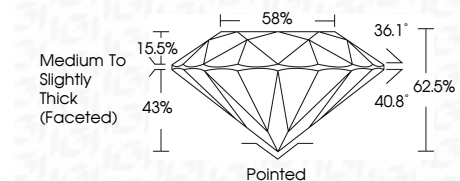

**ELECTRONIC COPY**

743524061  
Report verification at [igi.org](http://igi.org)

March 10, 2026  
IGI Report Number **743524061**  
Description **NATURAL DIAMOND**  
Shape and Cutting Style **ROUND BRILLIANT**  
Measurements **7.55 - 7.59 X 4.73 MM**

**GRADING RESULTS**

Carat Weight **1.70 CARAT**  
Color Grade **G**  
Clarity Grade **INTERNALLY FLAWLESS**  
Cut Grade **EXCELLENT**

**ADDITIONAL GRADING INFORMATION**

Polish **EXCELLENT**  
Symmetry **EXCELLENT**  
Fluorescence **NONE**  
Inscription(s) **IGI 743524061**  
Comments: IDEAL CUT ROUND BRILLIANT

**IGI**

March 10, 2026  
IGI Report No 743524061  
**ROUND BRILLIANT**  
7.55 - 7.59 X 4.73 MM  
1.70 CARAT  
Color Grade **G**  
Clarity Grade **IF**  
Depth **EXCELLENT**  
Table **62.5%**  
Girdle **88%**  
Medium To Slightly Thick (Faceted)  
Culet **Pointed**  
Polish **EXCELLENT**  
Symmetry **EXCELLENT**  
Fluorescence **NONE**  
Inscriptions(s) **IGI 743524061**  
Comments: **IDEAL CUT ROUND BRILLIANT**

**DIAMOND REPORT**

March 10, 2026  
IGI Report Number **743524061**  
Description **NATURAL DIAMOND**  
Shape and Cutting Style **ROUND BRILLIANT**  
Measurements **7.55 - 7.59 X 4.73 MM**

**GRADING RESULTS**