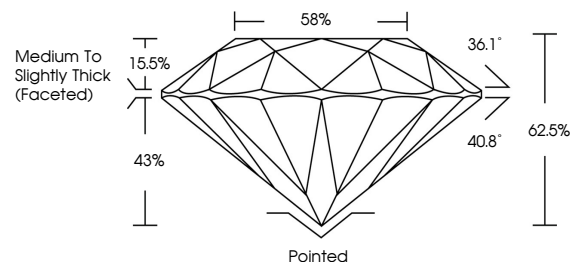

PROPORTIONS