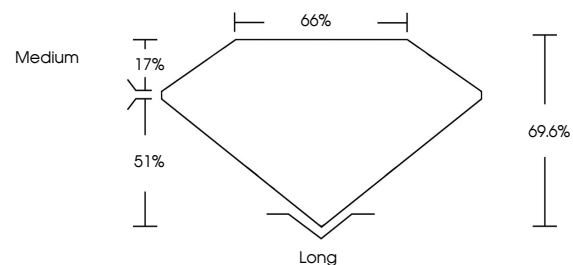

GRADING RESULTS

Carat Weight **1.01 CARAT**
Color Grade **G**
Clarity Grade **VVS 1**
Cut Grade **VERY GOOD**

ADDITIONAL GRADING INFORMATION

Polish **EXCELLENT**
Symmetry **EXCELLENT**
Fluorescence **NONE**
Inscription(s) **(IGI) 743523974**

IGI

January 29, 2026
IGI Report No 743523974
EMERALD CUT
6.62 X 4.74 X 3.30 MM
1.01 CARAT
G
VVS 1
VERY GOOD
66.0%
51%
Medium
Long
EXCELLENT
EXCELLENT
NONE
(IGI) 743523974

DIAMOND REPORT

January 29, 2026
IGI Report Number **743523974**
Description **NATURAL DIAMOND**
Shape and Cutting Style **EMERALD CUT**
Measurements **6.62 X 4.74 X 3.30 MM**

PROPORTIONS

Sample Image Used

CLARITY CHARACTERISTICS

KEY TO SYMBOLS

Red symbols indicate internal characteristics.
Green symbols indicate external characteristics.

COLOR

D - F	G - J	K - M	N - R	S - Z	FANCY
Colorless	Near Colorless	Slightly Tinted	Very Light Color	Light Color	