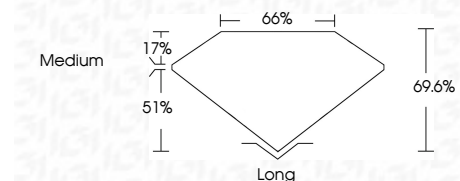

ELECTRONIC COPY

743523974
Report verification at igi.org

January 29, 2026
IGI Report Number **743523974**
Description **NATURAL DIAMOND**
Shape and Cutting Style **EMERALD CUT**
Measurements **6.62 X 4.74 X 3.30 MM**

GRADING RESULTS

Carat Weight **1.01 CARAT**
Color Grade **G**
Clarity Grade **VVS 1**
Cut Grade **VERY GOOD**

ADDITIONAL GRADING INFORMATION

Polish **EXCELLENT**
Symmetry **EXCELLENT**
Fluorescence **NONE**
Inscription(s) **(IGI) 743523974**

IGI

January 29, 2026
IGI Report No 743523974
EMERALD CUT
6.62 X 4.74 X 3.30 MM
1.01 CARAT
G
VVS 1
VERY GOOD
66.0%
51%
Medium
Long
EXCELLENT
EXCELLENT
NONE
(IGI) 743523974

DIAMOND REPORT

January 29, 2026
IGI Report Number **743523974**
Description **NATURAL DIAMOND**
Shape and Cutting Style **EMERALD CUT**
Measurements **6.62 X 4.74 X 3.30 MM**