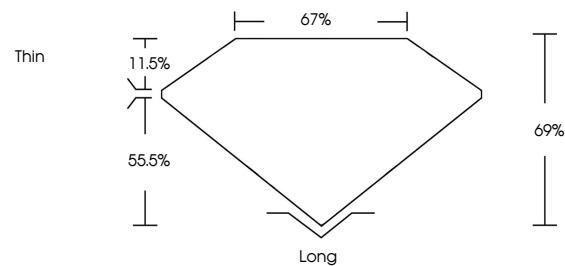

PROPORTIONS