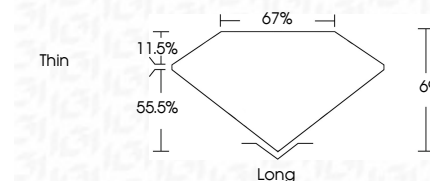

ELECTRONIC COPY

743523877
Report verification at igi.org

December 22, 2025
IGI Report Number **743523877**
Description **NATURAL DIAMOND**
Shape and Cutting Style **EMERALD CUT**
Measurements **8.99 X 6.64 X 4.58 MM**

GRADING RESULTS

Carat Weight **2.50 CARATS**
Color Grade **H**
Clarity Grade **VS 1**
Cut Grade **VERY GOOD**

ADDITIONAL GRADING INFORMATION

Polish **EXCELLENT**
Symmetry **EXCELLENT**
Fluorescence **VERY SLIGHT**
Inscription(s) **(IGI) 743523877**

December 22, 2025
IGI Report No 743523877
EMERALD CUT
8.99 X 6.64 X 4.58 MM
2.50 CARATS H
Color Grade VS 1
Clarity Grade VERY GOOD
Depth 69%
Table 67%
Girdle Thin
Long EXCELLENT
Color EXCELLENT
Symmetry VERY SLIGHT
Fluorescence VERY SLIGHT
Inscription(s) (IGI) 743523877

DIAMOND REPORT

December 22, 2025
IGI Report Number **743523877**
Description **NATURAL DIAMOND**
Shape and Cutting Style **EMERALD CUT**
Measurements **8.99 X 6.64 X 4.58 MM**

GRADING RESULTS

Carat Weight **2.50 CARATS**
Color Grade **H**
Clarity Grade **VS 1**
Cut Grade **VERY GOOD**