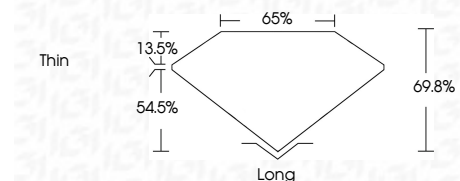

ELECTRONIC COPY

743523784
Report verification at igi.org

November 27, 2025
IGI Report Number **743523784**
Description **NATURAL DIAMOND**
Shape and Cutting Style **EMERALD CUT**
Measurements **7.87 X 5.73 X 4.00 MM**

GRADING RESULTS
Carat Weight **1.70 CARAT**
Color Grade **I**
Clarity Grade **VS 1**
Cut Grade **VERY GOOD**

ADDITIONAL GRADING INFORMATION
Polish **EXCELLENT**
Symmetry **EXCELLENT**
Fluorescence **NONE**
Inscription(s) **(IGI) 743523784**

November 27, 2025
IGI Report No. 743523784
EMERALD CUT
1.70 CARAT
I
Color Grade
VS 1
Clarity Grade
VERY GOOD
7.87 X 5.73 X 4.00 MM
69.8%
65%
Thin
Long
EXCELLENT
EXCELLENT
NONE
NONE
Inscription(s)
(IGI) 743523784

DIAMOND REPORT

November 27, 2025
IGI Report Number **743523784**
Description **NATURAL DIAMOND**
Shape and Cutting Style **EMERALD CUT**
Measurements **7.87 X 5.73 X 4.00 MM**

GRADING RESULTS
Carat Weight **1.70 CARAT**
Color Grade **I**
Clarity Grade **VS 1**
Cut Grade **VERY GOOD**