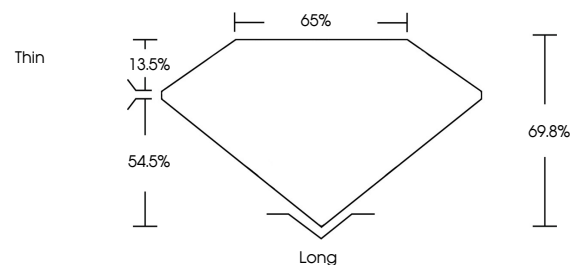

PROPORTIONS